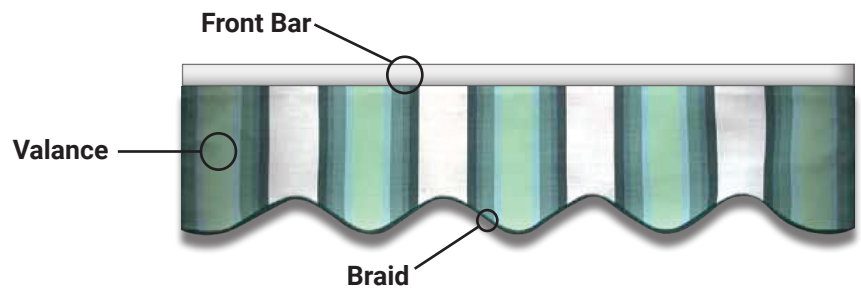

SunCover 4000 & 5000 Fabric Valance Options

The valance is located on the front of the awning which provides additional solar protection. The valance slides into a track on the front bar and measures 8 inches long. Depending on the model you select, you can choose from different valance cut styles and braid color options.

You can also simply select "Best Match" and our seamstress will choose the best color match for the fabric you select.

Valance Style Options, Based on models:

- ▶ **SunCover 4000:**
Wave is the only valance cut option.
- ▶ **SunCover 5000:**
Select from any style shown.

WAVE - Valance Cut

*Only option for the SunCover 4000

*Available on the SunCover 5000

STRAIGHT - Valance Cut

*Available on the SunCover 5000 ONLY

SCALLOP - Valance Cut

*Available on the SunCover 5000 ONLY

PYRAMID - Valance Cut

*Available on the SunCover 5000 ONLY

NOTCHED - Valance Cut

*Available on the SunCover 5000 ONLY