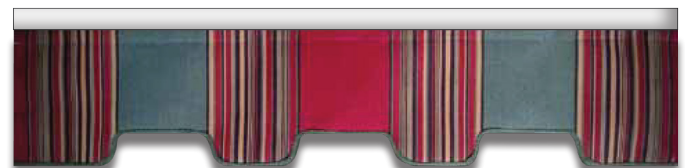

SunCover 4000 & 5000 Fabric Valance Options

The valance is located on the front of the awning which provides additional solar protection. The valance slides into a track on the front bar and measures 8 inches long. Depending on the model you select, you can choose from different valance cut styles and braid color options.

You can also simply select "Best Match" and our seamstress will choose the best color match for the fabric you select.

Valance Style Options, Based on models:

- ▶ **SunCover 4000:**
Wave is the only valance cut option.
- ▶ **SunCover 5000:**
Select from any style shown.

WAVE - Valance Cut

*Only option for the SunCover 4000

*Available on the SunCover 5000

STRAIGHT - Valance Cut

*Available on the SunCover 5000 ONLY

SCALLOP - Valance Cut

*Available on the SunCover 5000 ONLY

PYRAMID - Valance Cut

*Available on the SunCover 5000 ONLY

NOTCHED - Valance Cut

*Available on the SunCover 5000 ONLY