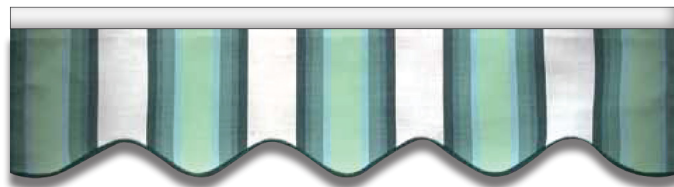

SunCover 4000 & 5000 Fabric Valance Options

The valance is located on the front of the awning which provides additional solar protection. The valance slides into a track on the front bar and measures 8 inches long. Depending on the model you select, you can choose from different valance cut styles and braid color options.

You can also simply select "Best Match" and our seamstress will choose the best color match for the fabric you select.

Valance Style Options, Based on models:

- ▶ **SunCover 4000:**
Wave is the only valance cut option.
- ▶ **SunCover 5000:**
Select from any style shown.

WAVE - Valance Cut

*Only option for the SunCover 4000

*Available on the SunCover 5000

STRAIGHT - Valance Cut

*Available on the SunCover 5000 ONLY

SCALLOP - Valance Cut

*Available on the SunCover 5000 ONLY

PYRAMID - Valance Cut